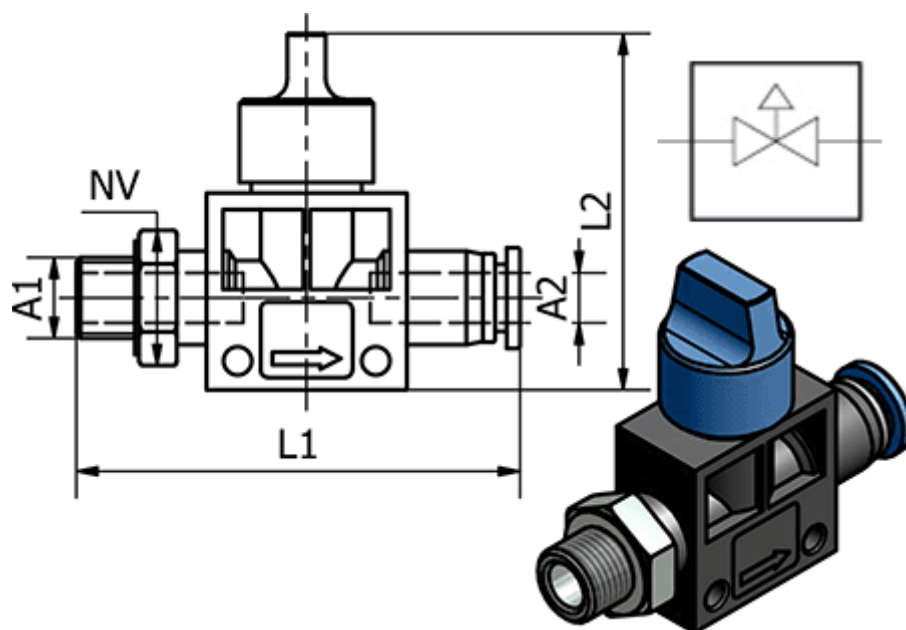

Data Sheet

Article number: 58619303810

Description: Hand Valve 193.038-10, - Ø10, G 3/8"
Push-in/Thread

Measures

Ext. Hose Diameter A2	= 10
L1	= 72.8
L2	= 46
NV	= 20
Thread A1	= G 3/8"